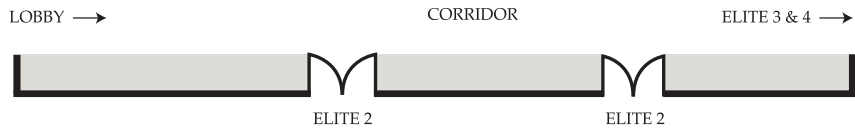

The Chateau
Spa & Organic Wellness Resort

ELITE 1 & 2 MEETING SETUP

RECTANGULAR BOARDROOM FOR 22 GUEST

CLASSIC BOARDROOM FOR 20 - 30 GUEST

SQUARE BOARDROOM FOR 12 - 24 GUEST

The Chateau
Spa & Organic Wellness Resort

ELITE 1 & 2 MEETING SETUP

ROUND TABLES FOR 50 GUEST

CLASSROOM FOR 36 GUEST + SPEAKER

THEATER FOR 50 GUEST + SPEAKER