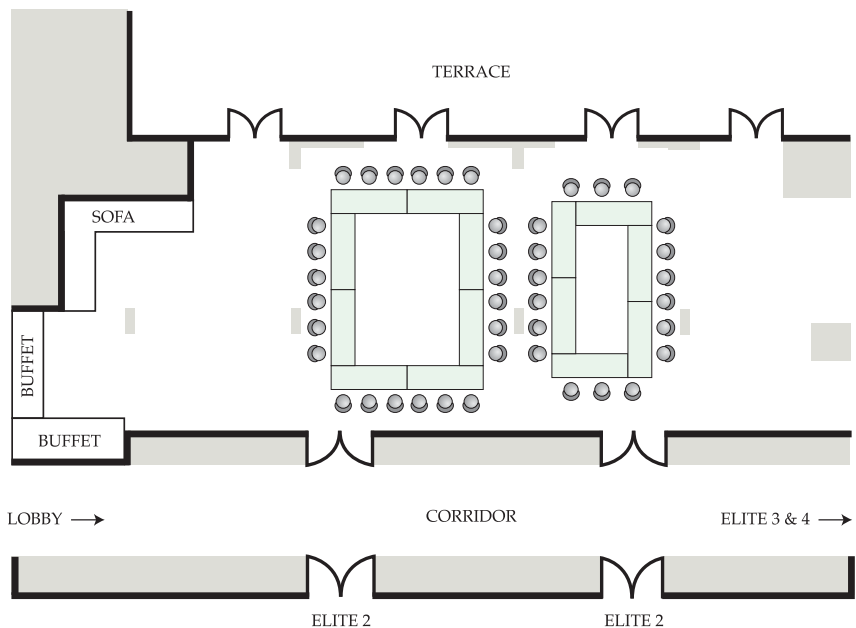

The Chateau
Spa & Organic Wellness Resort

ELITE 1 & 2 MEETING SETUP

RECTANGULAR BOARDROOM FOR 22 GUEST

CLASSIC BOARDROOM FOR 20 - 30 GUEST

SQUARE BOARDROOM FOR 12 - 24 GUEST

The Chateau
Spa & Organic Wellness Resort

ELITE 1 & 2 MEETING SETUP

ROUND TABLES FOR 50 GUEST

CLASSROOM FOR 36 GUEST + SPEAKER

THEATER FOR 50 GUEST + SPEAKER