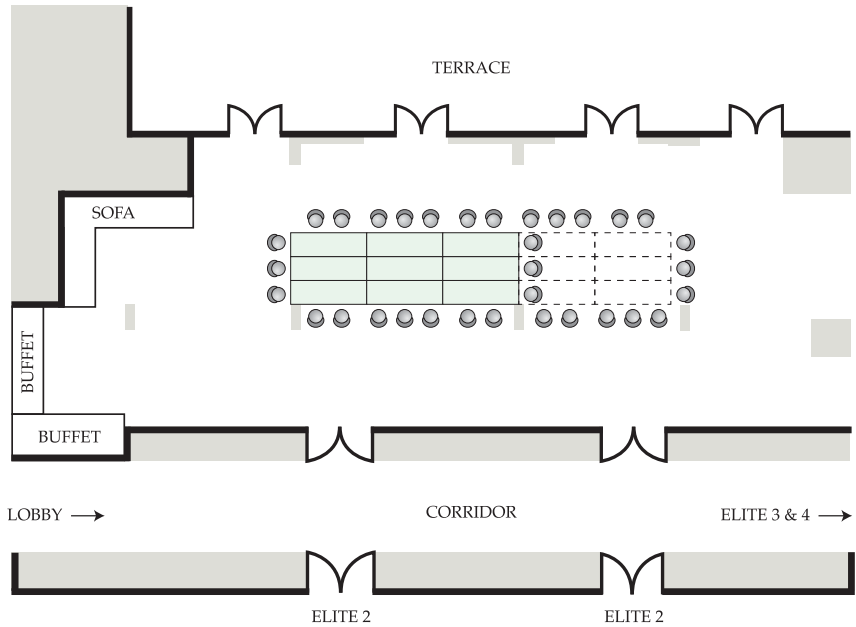

The Chateau
Spa & Organic Wellness Resort

ELITE 1 & 2 MEETING SETUP

RECTANGULAR BOARDROOM FOR 22 GUEST

CLASSIC BOARDROOM FOR 20 - 30 GUEST

SQUARE BOARDROOM FOR 12 - 24 GUEST

The Chateau
Spa & Organic Wellness Resort

ELITE 1 & 2 MEETING SETUP

ROUND TABLES FOR 50 GUEST

CLASSROOM FOR 36 GUEST + SPEAKER

THEATER FOR 50 GUEST + SPEAKER