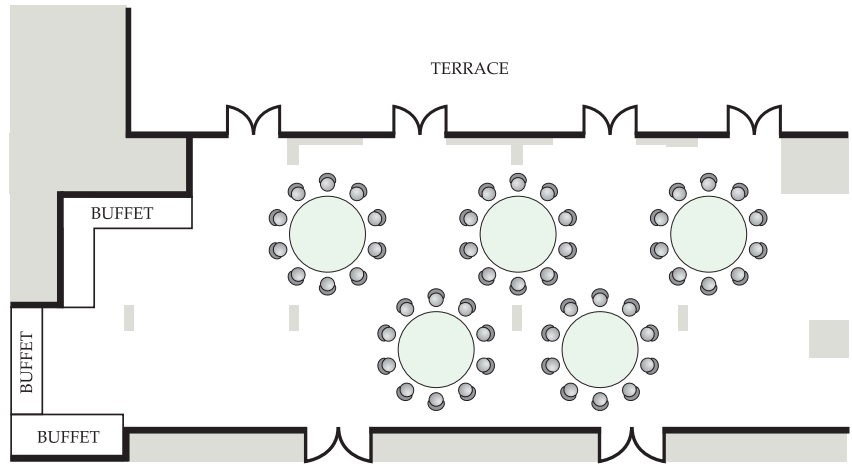

The Chateau
Spa & Organic Wellness Resort

ELITE 1 & 2 MEETING SETUP

RECTANGULAR BOARDROOM FOR 22 GUEST

CLASSIC BOARDROOM FOR 20 - 30 GUEST

SQUARE BOARDROOM FOR 12 - 24 GUEST

The Chateau
Spa & Organic Wellness Resort

ELITE 1 & 2 MEETING SETUP

ROUND TABLES FOR 50 GUEST

CLASSROOM FOR 36 GUEST + SPEAKER

THEATER FOR 50 GUEST + SPEAKER