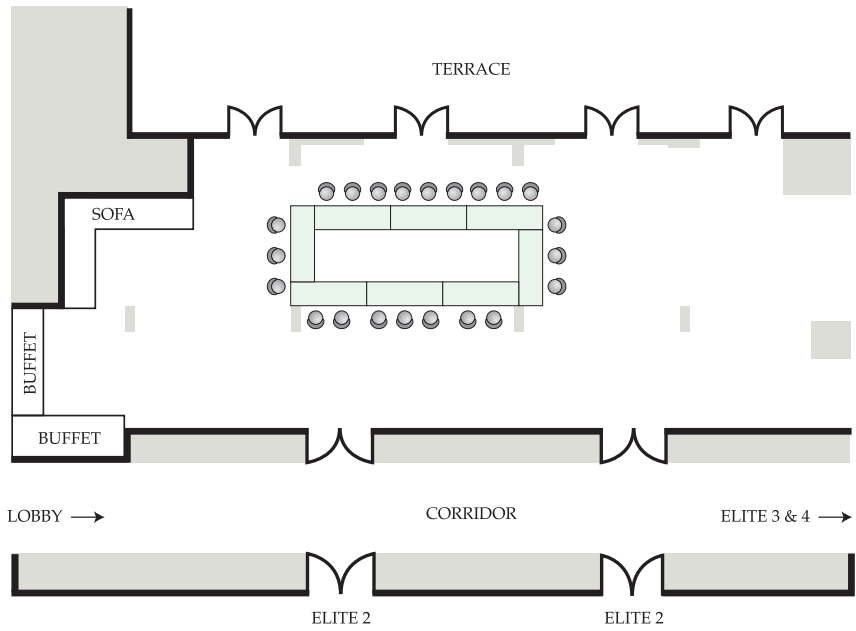

The Chateau
Spa & Organic Wellness Resort

ELITE 1 & 2 MEETING SETUP

RECTANGULAR BOARDROOM FOR 22 GUEST

CLASSIC BOARDROOM FOR 20 - 30 GUEST

SQUARE BOARDROOM FOR 12 - 24 GUEST

The Chateau
Spa & Organic Wellness Resort

ELITE 1 & 2 MEETING SETUP

ROUND TABLES FOR 50 GUEST

CLASSROOM FOR 36 GUEST + SPEAKER

THEATER FOR 50 GUEST + SPEAKER