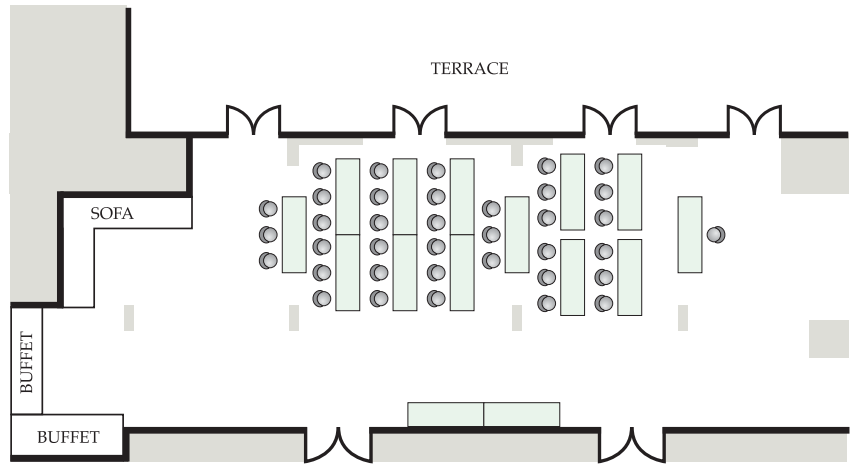

The Chateau
Spa & Organic Wellness Resort

ELITE 1 & 2 MEETING SETUP

RECTANGULAR BOARDROOM FOR 22 GUEST

CLASSIC BOARDROOM FOR 20 - 30 GUEST

SQUARE BOARDROOM FOR 12 - 24 GUEST

The Chateau
Spa & Organic Wellness Resort

ELITE 1 & 2 MEETING SETUP

ROUND TABLES FOR 50 GUEST

CLASSROOM FOR 36 GUEST + SPEAKER

THEATER FOR 50 GUEST + SPEAKER