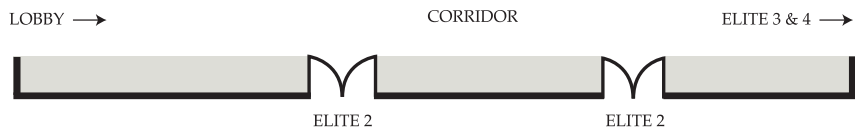

The Chateau
Spa & Organic Wellness Resort

ELITE 1 & 2 MEETING SETUP

RECTANGULAR BOARDROOM FOR 22 GUEST

CLASSIC BOARDROOM FOR 20 - 30 GUEST

SQUARE BOARDROOM FOR 12 - 24 GUEST

The Chateau
Spa & Organic Wellness Resort

ELITE 1 & 2 MEETING SETUP

ROUND TABLES FOR 50 GUEST

CLASSROOM FOR 36 GUEST + SPEAKER

THEATER FOR 50 GUEST + SPEAKER