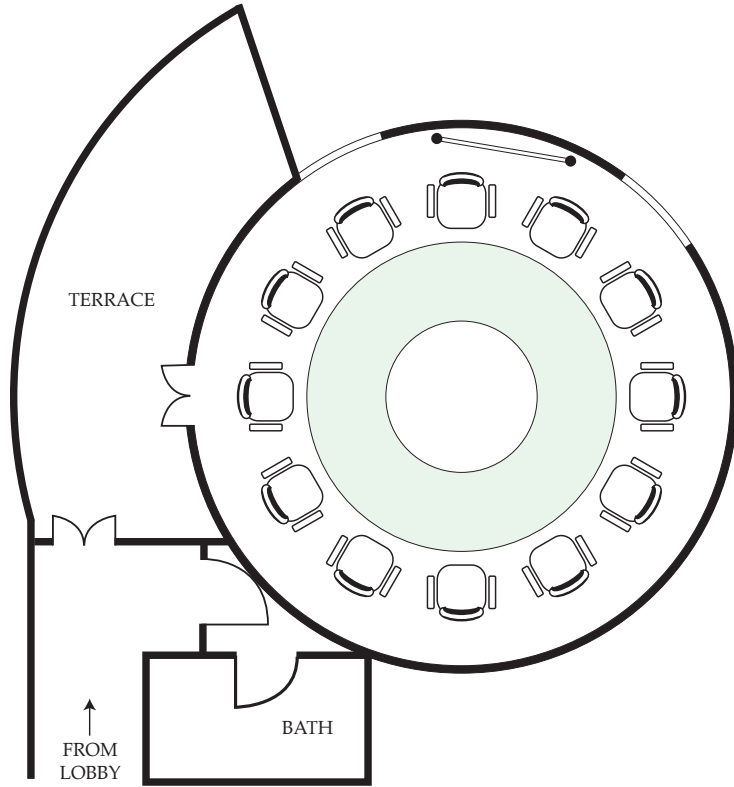

The Chateau
Spa & Organic Wellness Resort

ELITE 3 MEETING ROOM

Automatic
Projector Screen

The Chateau
Spa & Organic Wellness Resort

ELITE 4 MEETING ROOM

Automatic
Projector Screen