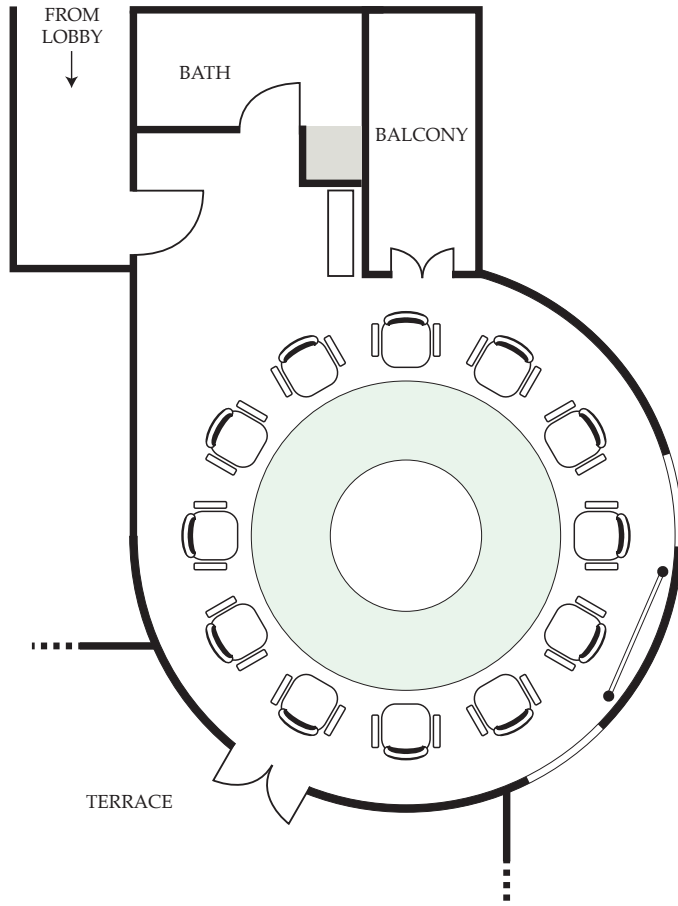

The Chateau
Spa & Organic Wellness Resort

ELITE 3 MEETING ROOM

Automatic
Projector Screen

The Chateau
Spa & Organic Wellness Resort

ELITE 4 MEETING ROOM

Automatic
Projector Screen