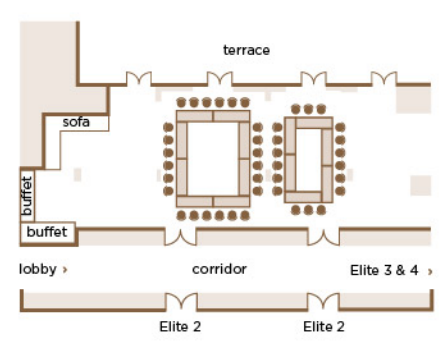

**For reservation or enquiries,
please call +60 (3) 2149 1788 or email sales@thechateau.com.my**

FLOOR PLAN
MEETINGS & EVENTS

Elite 3

Elite 4

Elite 1 & 2

Rectangular boardroom
for 22 guests

Classic boardroom
for 20-30 guests

Square boardroom
for 12 - 24 guests

MEETINGS & EVENTS SPACE

VENUE	DIMENSION Length x Width x Height (m)	Seating Capacity					
		THEATRE	CLASSROOM	BOARDROOM	U-SHAPE	CLUSTER	BANQUET
La Serre Glasshouse	30 x 21.35/16.42 x 5.47	350	210	N/A	100	150	300
Elite 1	17.1 x 6.7 x 2.74	50	36	30	28	5 x 10	N/A
Elite 2	15.5 x 6.4 x 2.74	50	36	30	28	5 x 10	N/A
Elite 3	Diameter 3.8 x 2.74	NA	NA	18	N/A	N/A	N/A
Elite 4	Diameter 3.8 x 2.74	NA	NA	18	N/A	N/A	N/A
Elite 5	19.25 sqm	NA	NA	5	N/A	N/A	N/A
L'assiette	193.79 sqm (indoor)	40	24	N/A	20	30	50
Son Altesse	55.2 sqm (bedroom)	N/A	N/A	8	N/A	N/A	N/A