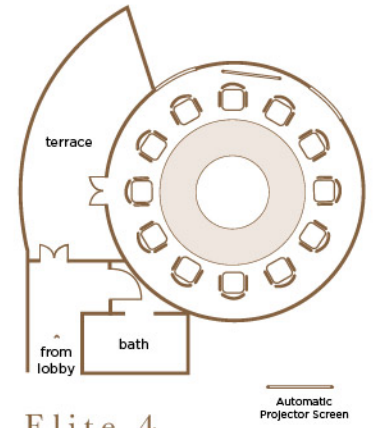

The Chateau
Spa & Organic Wellness Resort

MEETING PACKAGE

from MYR788 per person

2D/1N accommodation in Deluxe Room • 1 morning coffee break • 1 set or buffet lunch
• 1 afternoon tea break • 1 set or buffet dinner • Full day usage of meeting room with facilities

**For reservation or enquiries,
please call +60 (3) 2149 1788 or email sales@thechateau.com.my**

FLOOR PLAN
MEETINGS & EVENTS

Elite 3

Elite 4

Elite 1 & 2

Rectangular boardroom
for 22 guests

Classic boardroom
for 20-30 guests

Square boardroom
for 12 - 24 guests

MEETINGS & EVENTS SPACE

VENUE	DIMENSION Length x Width x Height (m)	Seating Capacity					
		THEATRE	CLASSROOM	BOARDROOM	U-SHAPE	CLUSTER	BANQUET
La Serre Glasshouse	30 x 21.35/16.42 x 5.47	350	210	N/A	100	150	300
Elite 1	17.1 x 6.7 x 2.74	50	36	30	28	5 x 10	N/A
Elite 2	15.5 x 6.4 x 2.74	50	36	30	28	5 x 10	N/A
Elite 3	Diameter 3.8 x 2.74	NA	NA	18	N/A	N/A	N/A
Elite 4	Diameter 3.8 x 2.74	NA	NA	18	N/A	N/A	N/A
Elite 5	19.25 sqm	NA	NA	5	N/A	N/A	N/A
L'assiette	193.79 sqm (indoor)	40	24	N/A	20	30	50
Son Altesse	55.2 sqm (bedroom)	N/A	N/A	8	N/A	N/A	N/A