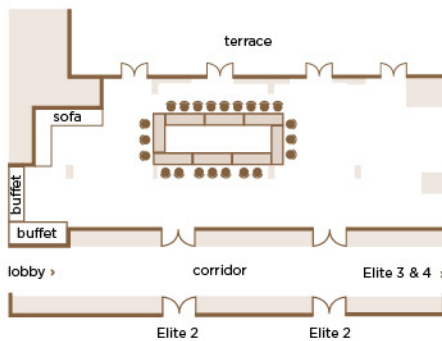

**For reservation or enquiries,
please call +60 (3) 2149 1788 or email sales@thechateau.com.my**

FLOOR PLAN
MEETINGS & EVENTS

Elite 3

Elite 4

Elite 1 & 2

Rectangular boardroom
for 22 guests

Classic boardroom
for 20-30 guests

Square boardroom
for 12 - 24 guests

MEETINGS & EVENTS SPACE

VENUE	DIMENSION Length x Width x Height (m)	Seating Capacity					
		THEATRE	CLASSROOM	BOARDROOM	U-SHAPE	CLUSTER	BANQUET
La Serre Glasshouse	30 x 21.35/16.42 x 5.47	350	210	N/A	100	150	300
Elite 1	17.1 x 6.7 x 2.74	50	36	30	28	5 x 10	N/A
Elite 2	15.5 x 6.4 x 2.74	50	36	30	28	5 x 10	N/A
Elite 3	Diameter 3.8 x 2.74	NA	NA	18	N/A	N/A	N/A
Elite 4	Diameter 3.8 x 2.74	NA	NA	18	N/A	N/A	N/A
Elite 5	19.25 sqm	NA	NA	5	N/A	N/A	N/A
L'assiette	193.79 sqm (indoor)	40	24	N/A	20	30	50
Son Altesse	55.2 sqm (bedroom)	N/A	N/A	8	N/A	N/A	N/A