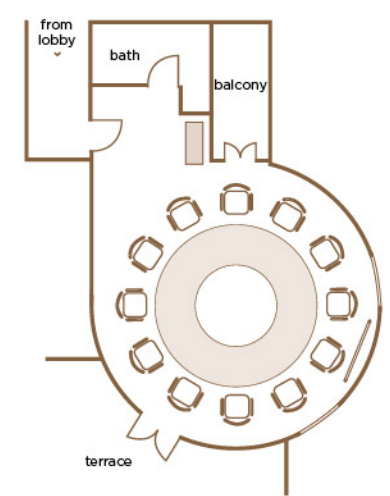

**For reservation or enquiries,
please call +60 (3) 2149 1788 or email sales@thechateau.com.my**

FLOOR PLAN
MEETINGS & EVENTS

Elite 3

Elite 4

Elite 1 & 2

Rectangular boardroom
for 22 guests

Classic boardroom
for 20-30 guests

Square boardroom
for 12 - 24 guests

MEETINGS & EVENTS SPACE

VENUE	DIMENSION Length x Width x Height (m)	Seating Capacity					
		THEATRE	CLASSROOM	BOARDROOM	U-SHAPE	CLUSTER	BANQUET
La Serre Glasshouse	30 x 21.35/16.42 x 5.47	350	210	N/A	100	150	300
Elite 1	17.1 x 6.7 x 2.74	50	36	30	28	5 x 10	N/A
Elite 2	15.5 x 6.4 x 2.74	50	36	30	28	5 x 10	N/A
Elite 3	Diameter 3.8 x 2.74	NA	NA	18	N/A	N/A	N/A
Elite 4	Diameter 3.8 x 2.74	NA	NA	18	N/A	N/A	N/A
Elite 5	19.25 sqm	NA	NA	5	N/A	N/A	N/A
L'assiette	193.79 sqm (indoor)	40	24	N/A	20	30	50
Son Altesse	55.2 sqm (bedroom)	N/A	N/A	8	N/A	N/A	N/A