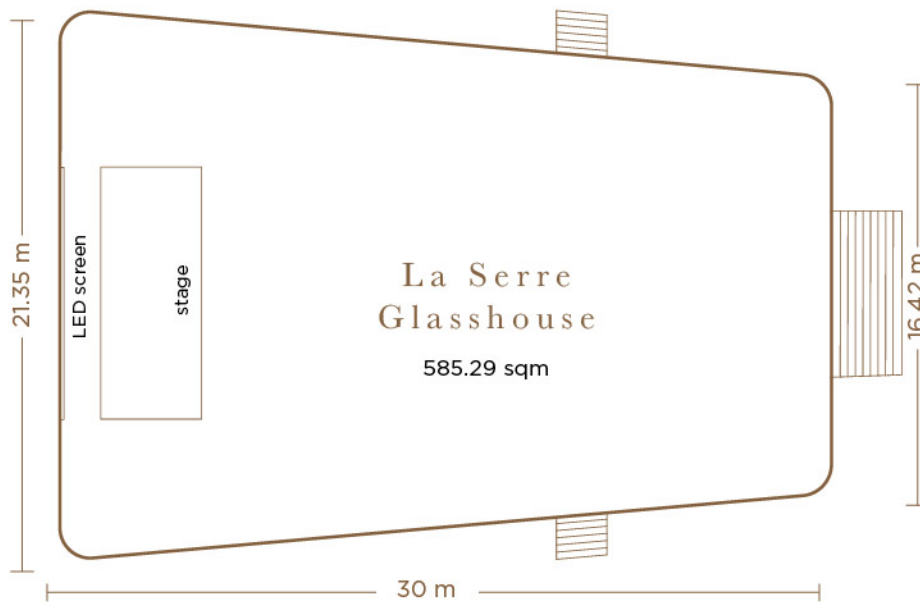

The Chateau
Spa & Organic Wellness Resort

MEETING PACKAGE

from MYR788 per person

2D/1N accommodation in Deluxe Room • 1 morning coffee break • 1 set or buffet lunch
• 1 afternoon tea break • 1 set or buffet dinner • Full day usage of meeting room with facilities

**For reservation or enquiries,
please call +60 (3) 2149 1788 or email sales@thechateau.com.my**

FLOOR PLAN
MEETINGS & EVENTS

Elite 3

Elite 4

Elite 1 & 2

Rectangular boardroom
for 22 guests

Classic boardroom
for 20-30 guests

Square boardroom
for 12 - 24 guests

MEETINGS & EVENTS SPACE

VENUE	DIMENSION Length x Width x Height (m)	Seating Capacity					
		THEATRE	CLASSROOM	BOARDROOM	U-SHAPE	CLUSTER	BANQUET
La Serre Glasshouse	30 x 21.35/16.42 x 5.47	350	210	N/A	100	150	300
Elite 1	17.1 x 6.7 x 2.74	50	36	30	28	5 x 10	N/A
Elite 2	15.5 x 6.4 x 2.74	50	36	30	28	5 x 10	N/A
Elite 3	Diameter 3.8 x 2.74	NA	NA	18	N/A	N/A	N/A
Elite 4	Diameter 3.8 x 2.74	NA	NA	18	N/A	N/A	N/A
Elite 5	19.25 sqm	NA	NA	5	N/A	N/A	N/A
L'assiette	193.79 sqm (indoor)	40	24	N/A	20	30	50
Son Altesse	55.2 sqm (bedroom)	N/A	N/A	8	N/A	N/A	N/A