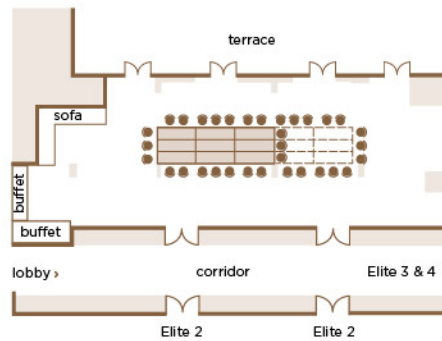

**For reservation or enquiries,
please call +60 (3) 2149 1788 or email sales@thechateau.com.my**

FLOOR PLAN
MEETINGS & EVENTS

Elite 3

Elite 4

Elite 1 & 2

Rectangular boardroom
for 22 guests

Classic boardroom
for 20-30 guests

Square boardroom
for 12 - 24 guests

MEETINGS & EVENTS SPACE

VENUE	DIMENSION Length x Width x Height (m)	Seating Capacity					
		THEATRE	CLASSROOM	BOARDROOM	U-SHAPE	CLUSTER	BANQUET
La Serre Glasshouse	30 x 21.35/16.42 x 5.47	350	210	N/A	100	150	300
Elite 1	17.1 x 6.7 x 2.74	50	36	30	28	5 x 10	N/A
Elite 2	15.5 x 6.4 x 2.74	50	36	30	28	5 x 10	N/A
Elite 3	Diameter 3.8 x 2.74	NA	NA	18	N/A	N/A	N/A
Elite 4	Diameter 3.8 x 2.74	NA	NA	18	N/A	N/A	N/A
Elite 5	19.25 sqm	NA	NA	5	N/A	N/A	N/A
L'assiette	193.79 sqm (indoor)	40	24	N/A	20	30	50
Son Altesse	55.2 sqm (bedroom)	N/A	N/A	8	N/A	N/A	N/A